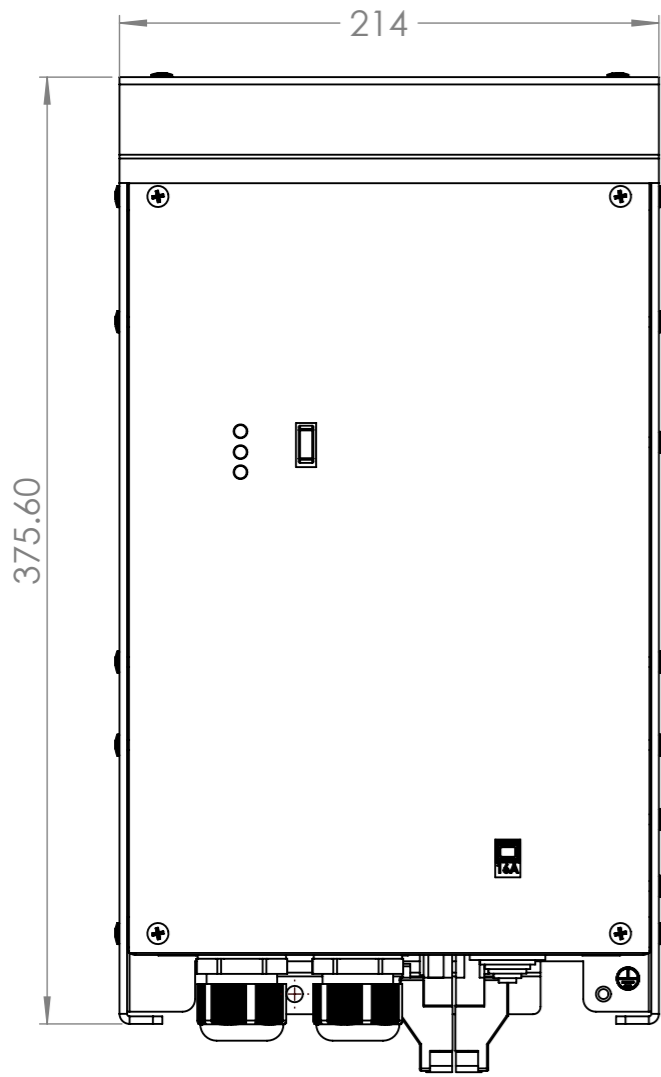

Dimension Drawing - MultiPlus Compact	
CMP121220000	MultiPlus Compact 12/1200/50-16 VE.Bus
CMP121620000	MultiPlus Compact 12/1600/70-16 VE.Bus
CMP241220000	MultiPlus Compact 24/1200/25-16 VE.Bus
CMP241620000	MultiPlus Compact 24/1600/40-16 VE.Bus

Dimensions in mm