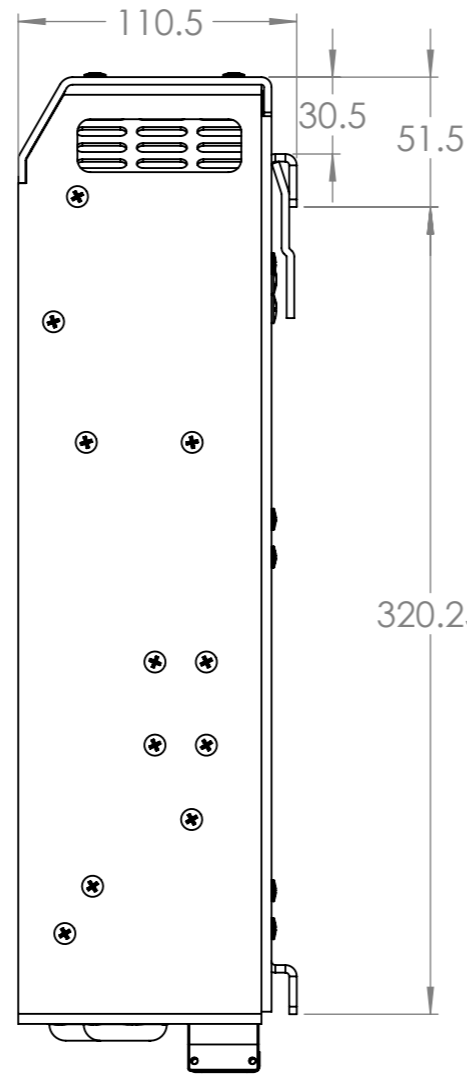

Dimension Drawing - MultiPlus Compact	
CMP121220000	MultiPlus Compact 12/1200/50-16 VE.Bus
CMP121620000	MultiPlus Compact 12/1600/70-16 VE.Bus
CMP241220000	MultiPlus Compact 24/1200/25-16 VE.Bus
CMP241620000	MultiPlus Compact 24/1600/40-16 VE.Bus

Dimensions in mm