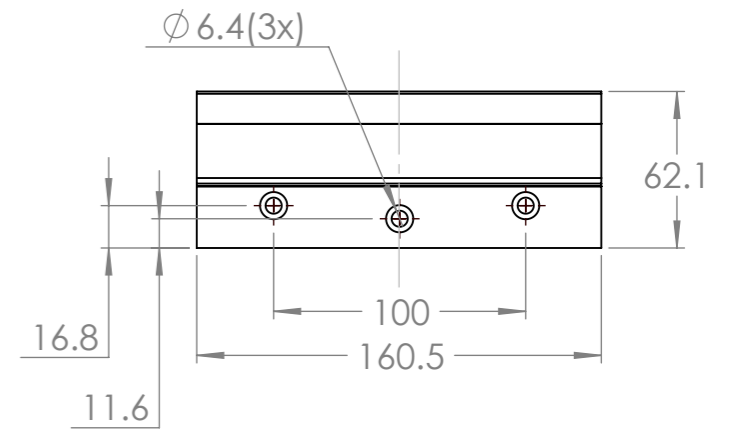

Dimension Drawing - MultiPlus Compact	
CMP121220000	MultiPlus Compact 12/1200/50-16 VE.Bus
CMP121620000	MultiPlus Compact 12/1600/70-16 VE.Bus
CMP241220000	MultiPlus Compact 24/1200/25-16 VE.Bus
CMP241620000	MultiPlus Compact 24/1600/40-16 VE.Bus

Dimensions in mm