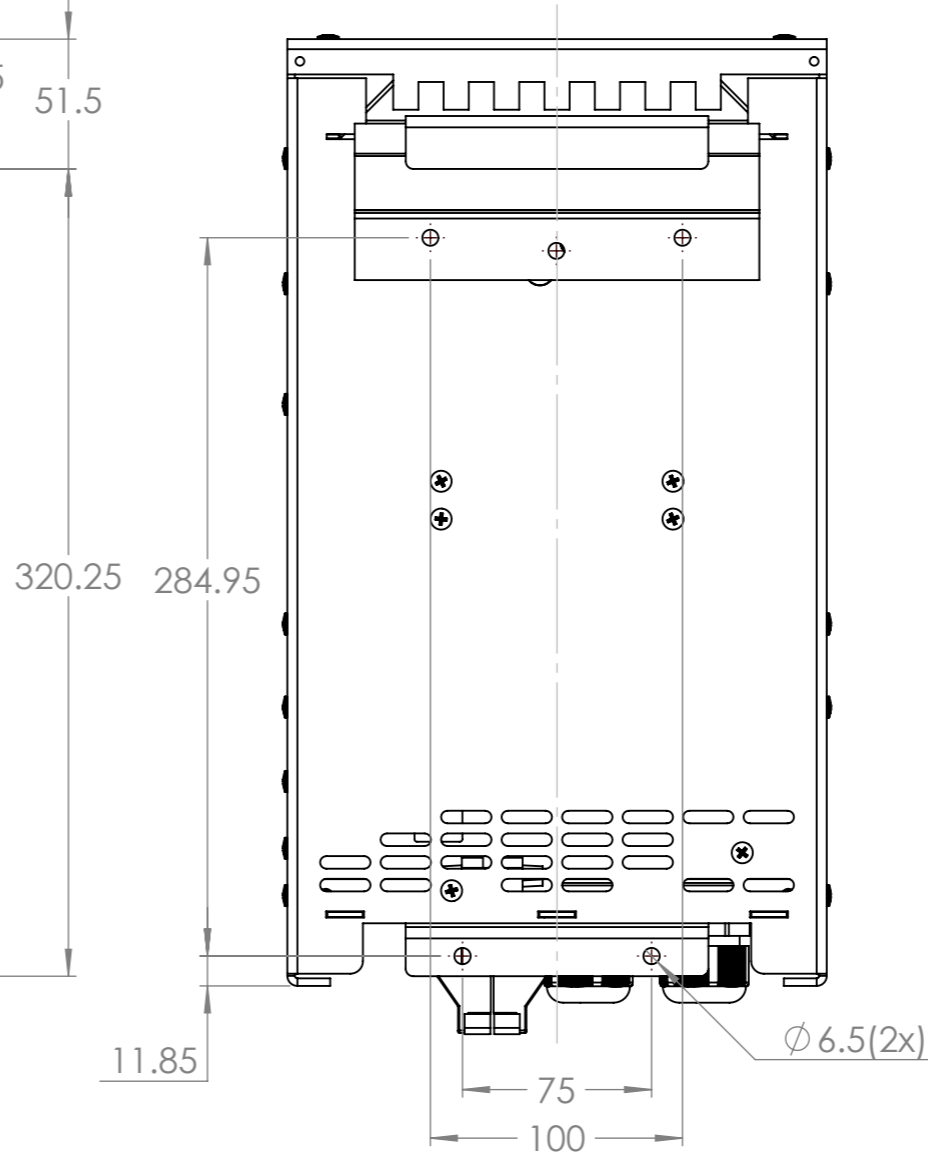

Dimension Drawing - MultiPlus Compact	
CMP121220000	MultiPlus Compact 12/1200/50-16 VE.Bus
CMP121620000	MultiPlus Compact 12/1600/70-16 VE.Bus
CMP241220000	MultiPlus Compact 24/1200/25-16 VE.Bus
CMP241620000	MultiPlus Compact 24/1600/40-16 VE.Bus

Dimensions in mm